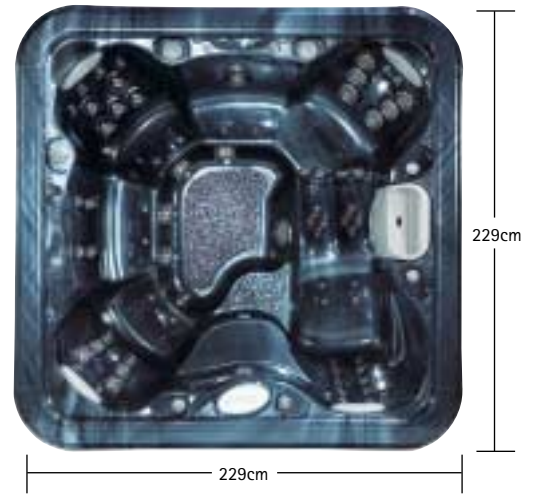

# GENESIS

Genesis PHS 150 Shown  
 229cm x 229cm x 97cm  
 6-7 Person, with corner buckets & side benches  
 354 Imp gallons / 1610 litres

	Model 250	Model 250 Elite
Physio Jets	56	56
5.0 SPL Dual Speed Jet Pump	2	2
Electronic Control	LCD	LCD
Lighting	Jumbo Sunglo	Jumbo Sunglo
Easy Rest Head Cushions	4	4
Hi Flo Circulation Pump	Standard	Standard
Heater	3 Kw	3Kw
Filtration	9.30 m <sup>2</sup>	9.30 m <sup>2</sup>
Freshwater Ozone	Standard	Standard
Cabinet	Permaloc	Permaloc
Rot Not Base	Standard	Standard
Thermal Tapered Cover	10cm x 8cm	10cm x 8cm
Touch of Elegance	Option	Standard
Elite Light System	Option	Standard
Quad Speaker Sound System	N/A	Standard
Heated Aroma-Therapy	Option	Option

# ESSENCE

Essence PHS 250 Elite Shown  
 229cm x 229cm x 97cm  
 6-7 Person, with lounger  
 354 Imp gallons / 1610 litres

	Model 250	Model 250 Elite
Physio Jets	56	56
5.0 SPL Dual Speed Jet Pump	2	2
Electronic Control	LCD	LCD
Lighting	Jumbo Sunglo	Jumbo Sunglo
Easy Rest Head Cushions	4	4
Hi Flo Circulation Pump	Standard	Standard
Heater	3 Kw	3 Kw
Filtration	9.30 m <sup>2</sup>	9.30 m <sup>2</sup>
Freshwater Ozone	Standard	Standard
Cabinet	Permaloc	Permaloc
Rot Not Base	Standard	Standard
Thermal Tapered Cover	10cm x 8cm	10cm x 8cm
Touch of Elegance	Option	Standard
Elite Light System	Option	Standard
Quad Speaker Sound System	N/A	Standard
Heated Aroma-Therapy	Option	Option