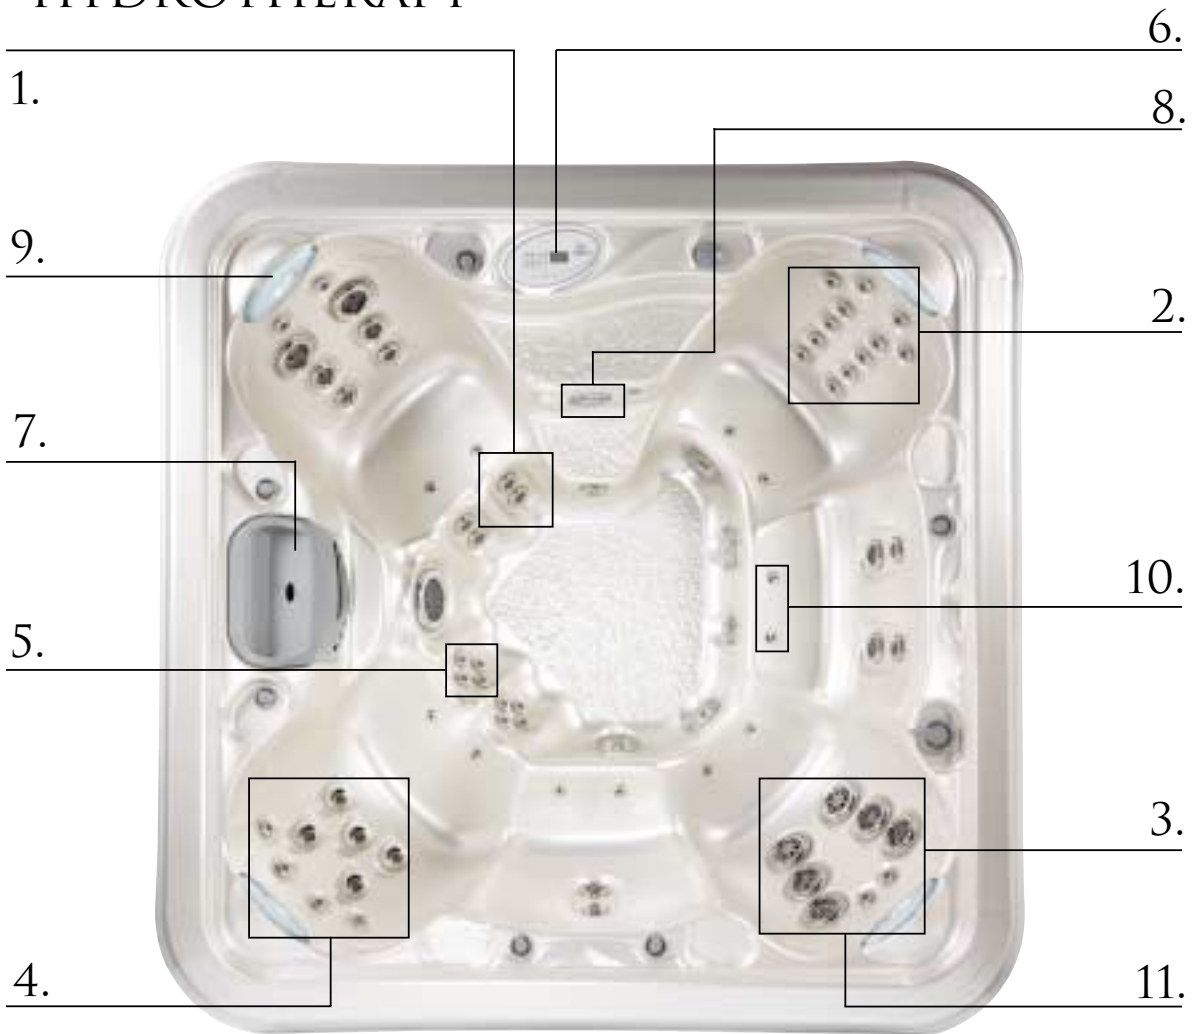

HYDROTHERAPY

1. **Trigger Point Therapy:** Specially designed adjustable rotating nozzles providing a soothing massage for your feet and hands
2. **Spinal Touch Therapy:** Massages around shoulders, upper back and spine area to relieve daily stresses
3. **Sport Massage:** Provides a combination of deep connective tissue massage to shoulders and middle back
4. **Effleurage:** Nozzles uniquely angled to give you a soft stroking upward massage to your back and shoulders

5. **Multi-Jet Calf Therapy:** Soothes and massages calf muscles
6. **Power Touch Control**
7. **Everflo Filtration System**
8. **Sunglo Light Package**
9. **Easy-Rest Head Cushions**
10. **Champagne Air System with Aromatherapy** (option on all models): Warm bubbles or aromatic air caress the body
11. **Touch of Elegance Chrome Package:** Stainless steel trim option on 250 models