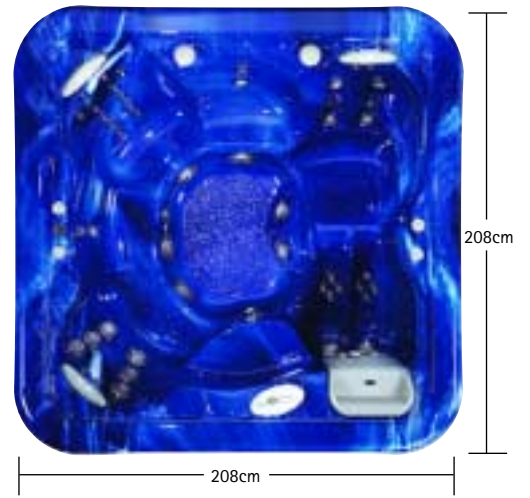

# JEWEL

208cm x 168cm x 96cm/76cm  
 (Available in deep and shallow version)  
 3 Person, with Lounger  
 237 Imp gallons / 1075 litres

	Model 150
Physio Jets	27 Shallow/31 Deep
5.0 SPL Dual Speed Jet Pump	1
Electronic Control	LED
Lighting	Sunglo
Easy Rest Head Cushions	3
Hi Flo Circulation Pump	Standard
Heater	3 Kw
Filtration	9.30 m <sup>2</sup>
Freshwater Ozone	Standard
Cabinet	Permaloc
Rot Not Base	Standard
Thermal Tapered Cover	10cm x 8cm
Touch of Elegance	Option
Elite Light System	N/A
Quad Speaker Sound System	N/A
Heated Aroma-Therapy	Option

# LEGACY

Legacy PHS 250 shown  
 208cm x 208cm x 97cm  
 4 Person, individual bucket seats  
 295 Imp gallons / 1075 litres

	Model 250	Model 250 Elite
Physio Jets	42	42
5.0 SPL Dual Speed Jet Pump	2	2
Electronic Control	LCD	LCD
Lighting	Jumbo Sunglo	Jumbo Sunglo
Easy Rest Head Cushions	4	4
Hi Flo Circulation Pump	Standard	Standard
Heater	3 Kw	3 Kw
Filtration	9.30 m <sup>2</sup>	9.30 m <sup>2</sup>
Freshwater Ozone	Standard	Standard
Cabinet	Permaloc	Permaloc
Rot Not Base	Standard	Standard
Thermal Tapered Cover	10cm x 8cm	10cm x 8cm
Touch of Elegance	Option	Standard
Elite Light System	Option	Standard
Quad Speaker Sound System	N/A	Standard
Heated Aroma-Therapy	Option	Option

# LEGEND

Legend PHS 250 Elite Shown  
 208cm x 208cm x 97cm  
 4 Person, with lounge  
 295 Imp gallons / 1075 litres

	Model 250	Model 250 Elite
Physio Jets	46	46
5.0 SPL Dual Speed Jet Pump	2	2
Electronic Control	LCD	LCD
Lighting	Jumbo Sunglo	Jumbo Sunglo
Easy Rest Head Cushions	3	3
Hi Flo Circulation Pump	Standard	Standard
Heater	3 Kw	3 Kw
Filtration	9.30 m <sup>2</sup>	9.30 m <sup>2</sup>
Freshwater Ozone	Standard	Standard
Cabinet	Permaloc	Permaloc
Rot Not Base	Standard	Standard
Thermal Tapered Cover	10cm x 8cm	10cm x 8cm
Touch of Elegance	Option	Standard
Elite Light System	Option	Standard
Quad Speaker Sound System	N/A	Standard
Heated Aroma-Therapy	Option	Option