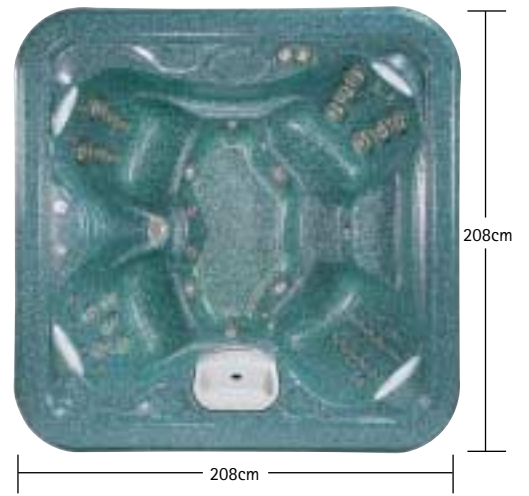

LEGACY

Legacy PHS 250 shown
208cm x 208cm x 97cm
4 Person, individual bucket seats
295 Imp gallons / 1075 litres