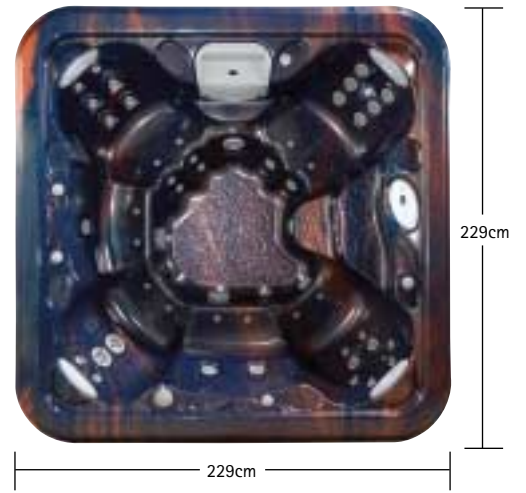

# LEGEND

Legend PHS 250 Elite Shown  
 208cm x 208cm x 97cm  
 4 Person, with lounge  
 295 Imp gallons / 1075 litres

	Model 250	Model 250 Elite
Physio Jets	46	46
5.0 SPL Dual Speed Jet Pump	2	2
Electronic Control	LCD	LCD
Lighting	Jumbo Sunglo	Jumbo Sunglo
Easy Rest Head Cushions	3	3
Hi Flo Circulation Pump	Standard	Standard
Heater	3 Kw	3 Kw
Filtration	9.30 m <sup>2</sup>	9.30 m <sup>2</sup>
Freshwater Ozone	Standard	Standard
Cabinet	Permaloc	Permaloc
Rot Not Base	Standard	Standard
Thermal Tapered Cover	10cm x 8cm	10cm x 8cm
Touch of Elegance	Option	Standard
Elite Light System	Option	Standard
Quad Speaker Sound System	N/A	Standard
Heated Aroma-Therapy	Option	Option

# GENESIS

Genesis PHS 150 Shown  
 229cm x 229cm x 97cm  
 6-7 Person, with corner buckets & side benches  
 354 Imp gallons / 1610 litres

	Model 250	Model 250 Elite
Physio Jets	56	56
5.0 SPL Dual Speed Jet Pump	2	2
Electronic Control	LCD	LCD
Lighting	Jumbo Sunglo	Jumbo Sunglo
Easy Rest Head Cushions	4	4
Hi Flo Circulation Pump	Standard	Standard
Heater	3 Kw	3Kw
Filtration	9.30 m <sup>2</sup>	9.30 m <sup>2</sup>
Freshwater Ozone	Standard	Standard
Cabinet	Permaloc	Permaloc
Rot Not Base	Standard	Standard
Thermal Tapered Cover	10cm x 8cm	10cm x 8cm
Touch of Elegance	Option	Standard
Elite Light System	Option	Standard
Quad Speaker Sound System	N/A	Standard
Heated Aroma-Therapy	Option	Option